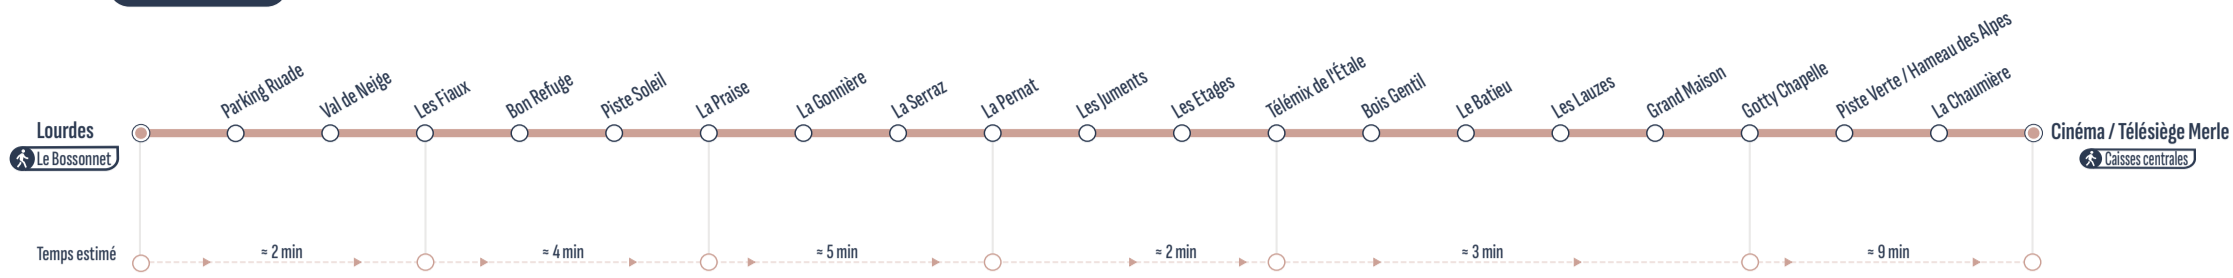

ALLER

Sens de circulation / Direction of traffic

Correspondances / Connections