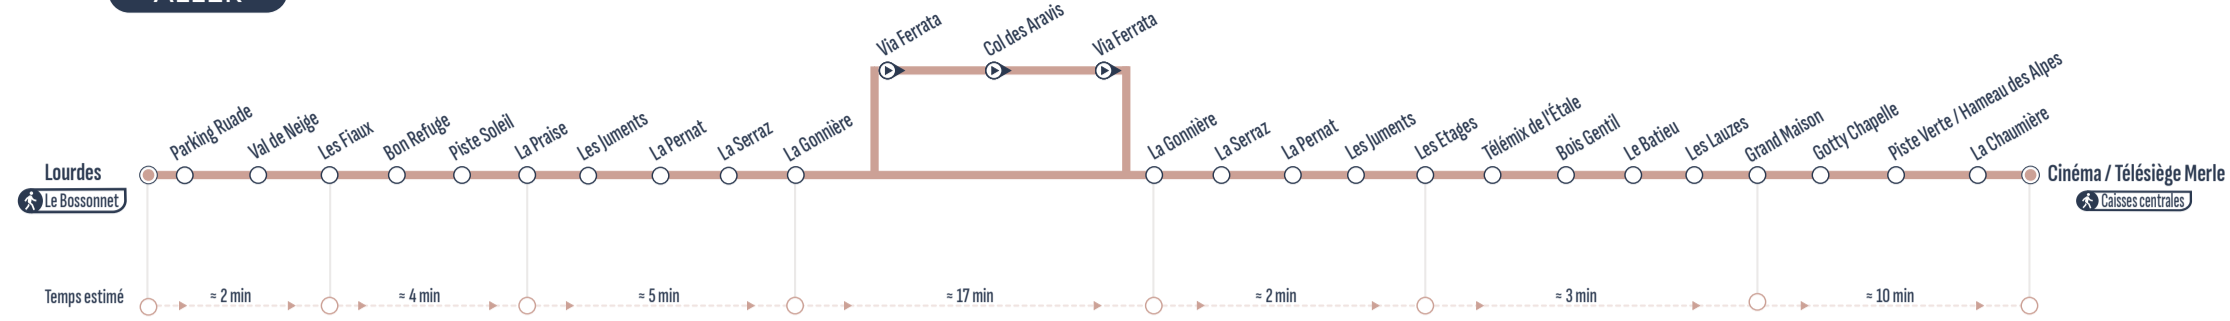

ALLER

Sens de circulation / Direction of traffic

Correspondances / Connections